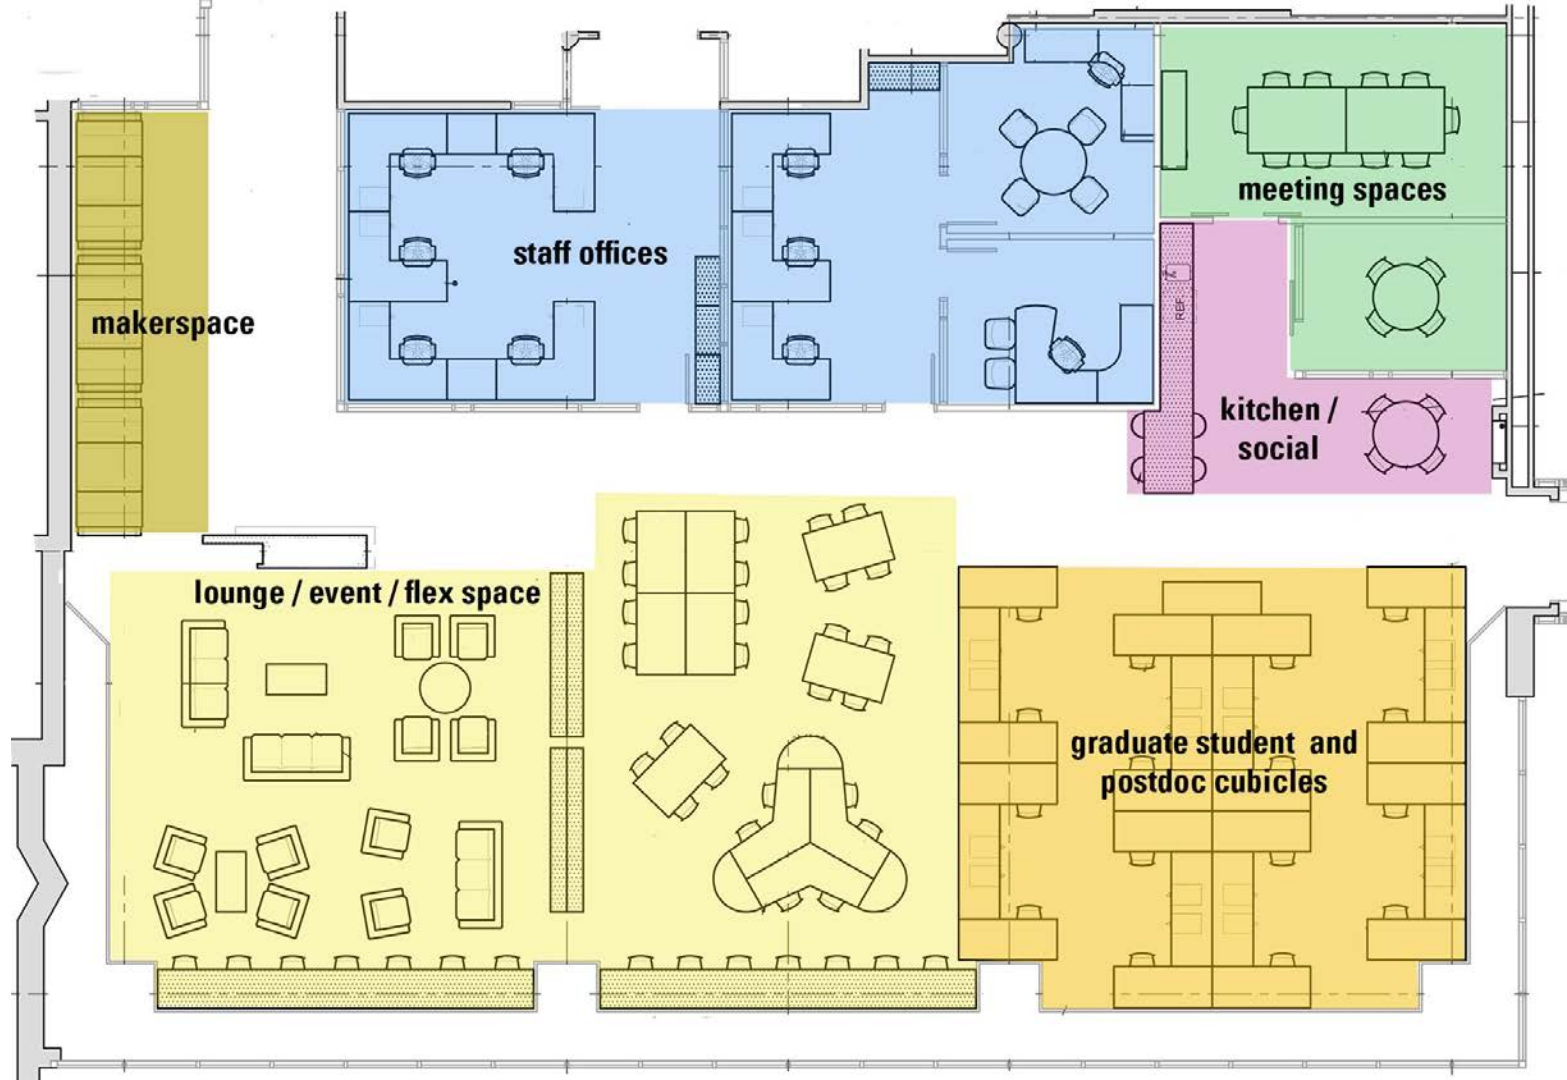

<https://is.gd/dA2dM5>

Lewis & Ruth

■ ■ ■ ■

Sherman Centre

for Digital Scholarship

at McMaster University

SCDS space

Occupancy in 2012

Main library first floor

4750 sq ft - former map department

15 resident cubicles

8 staff offices

SCDS Technology

Four physical servers, direct control

Two Backblaze storage pods, 315 TB raw

Three 'overkill' DS workstations (HP Z840)