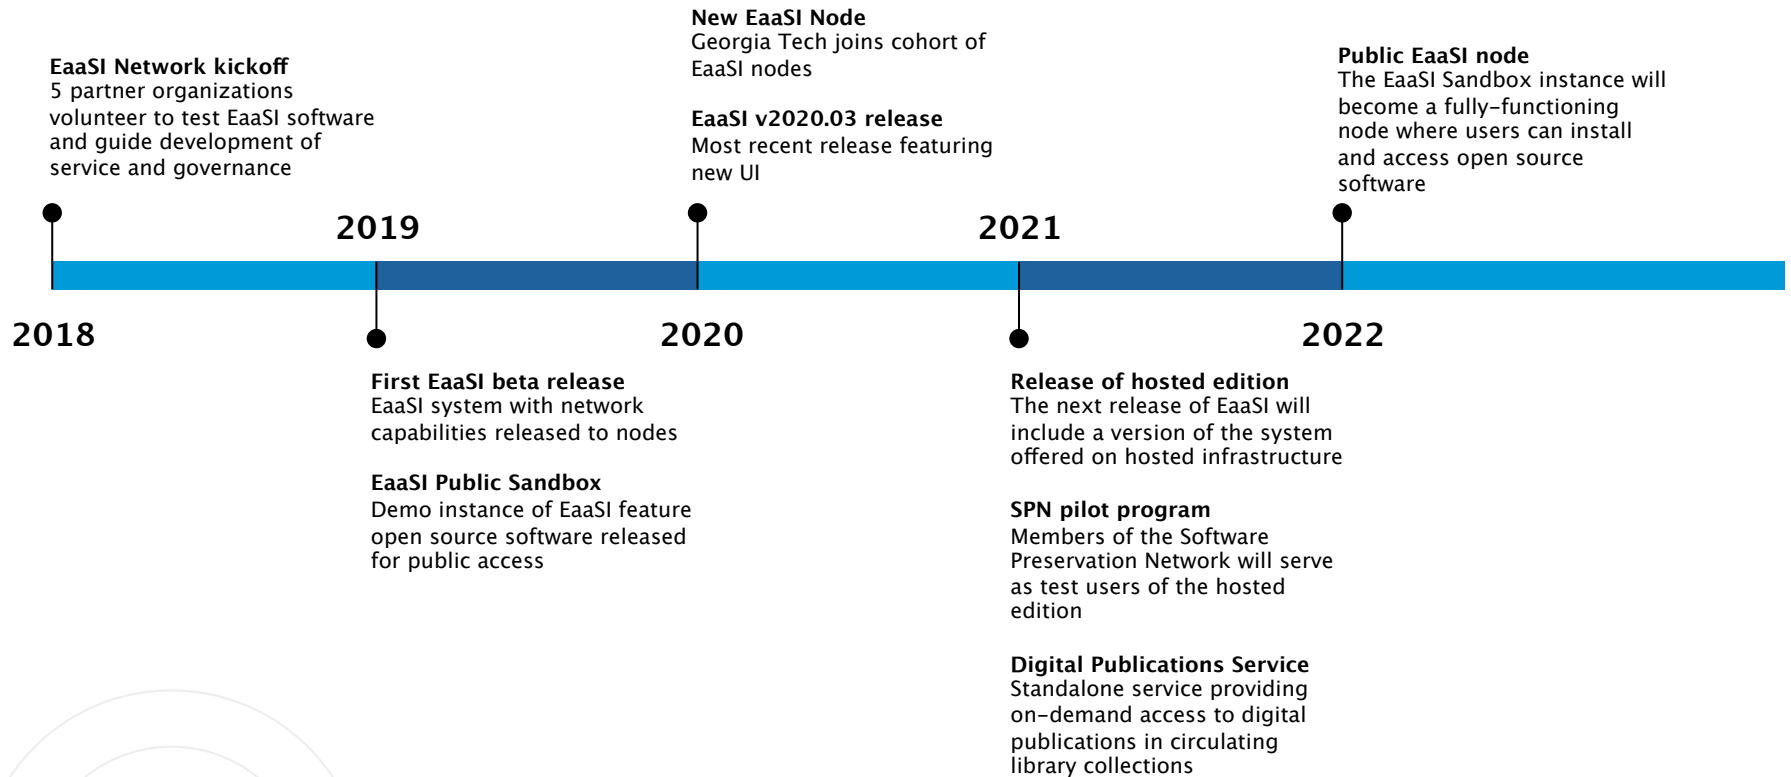

EaaS Program Timeline