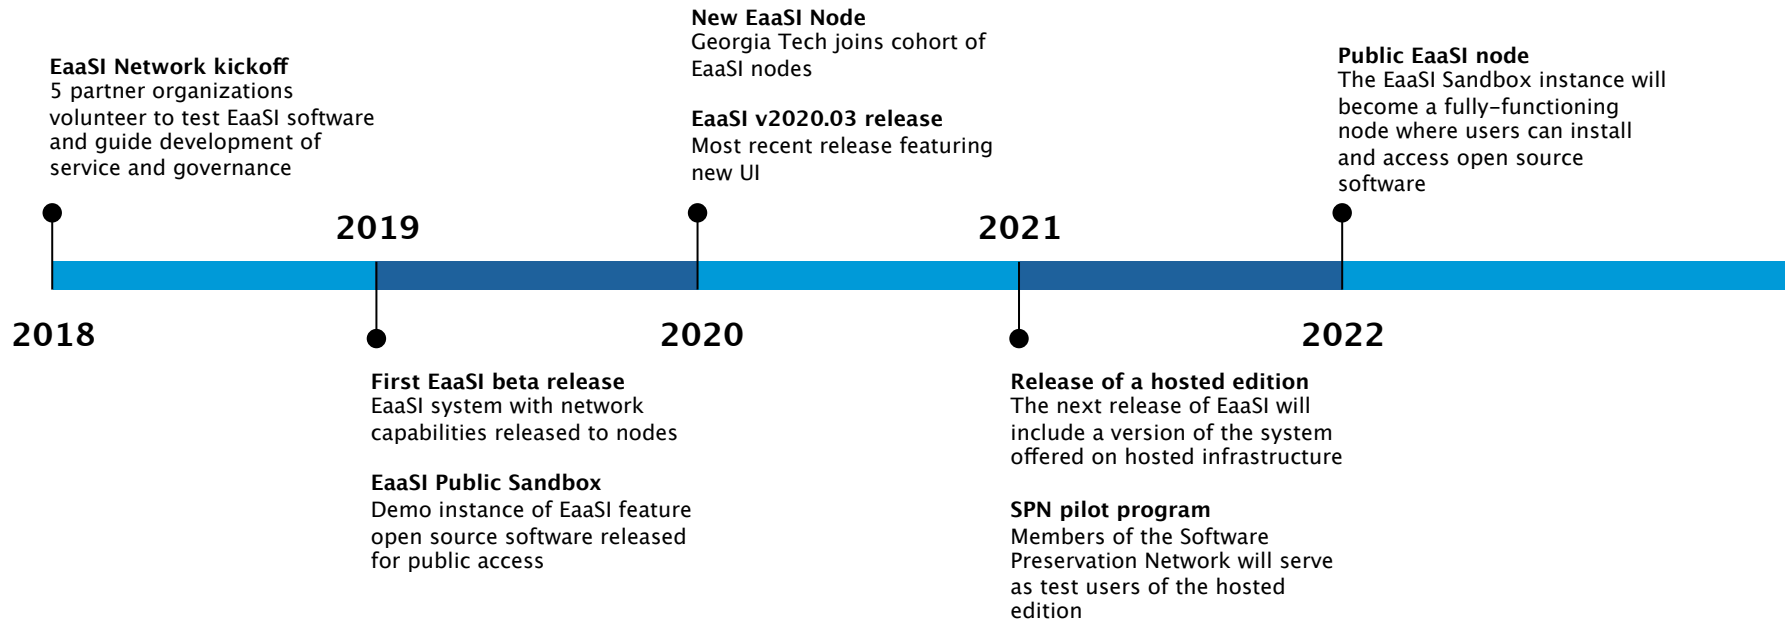

EaaS Program Timeline